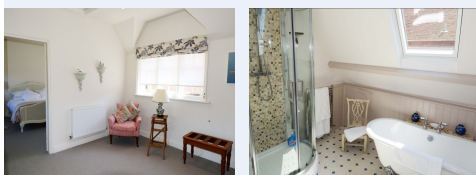

Gardeners Cottage by Short Let Space

Brill

This luxury self-catering cottage is situated on the pretty village green opposite the Church in Brill near Oxford

The Green

Property Details

Apartment Type Name	Max Occupancy	Min Stay
1 Bedroom Apartment (Local rates and taxes may apply)	2	30 nights